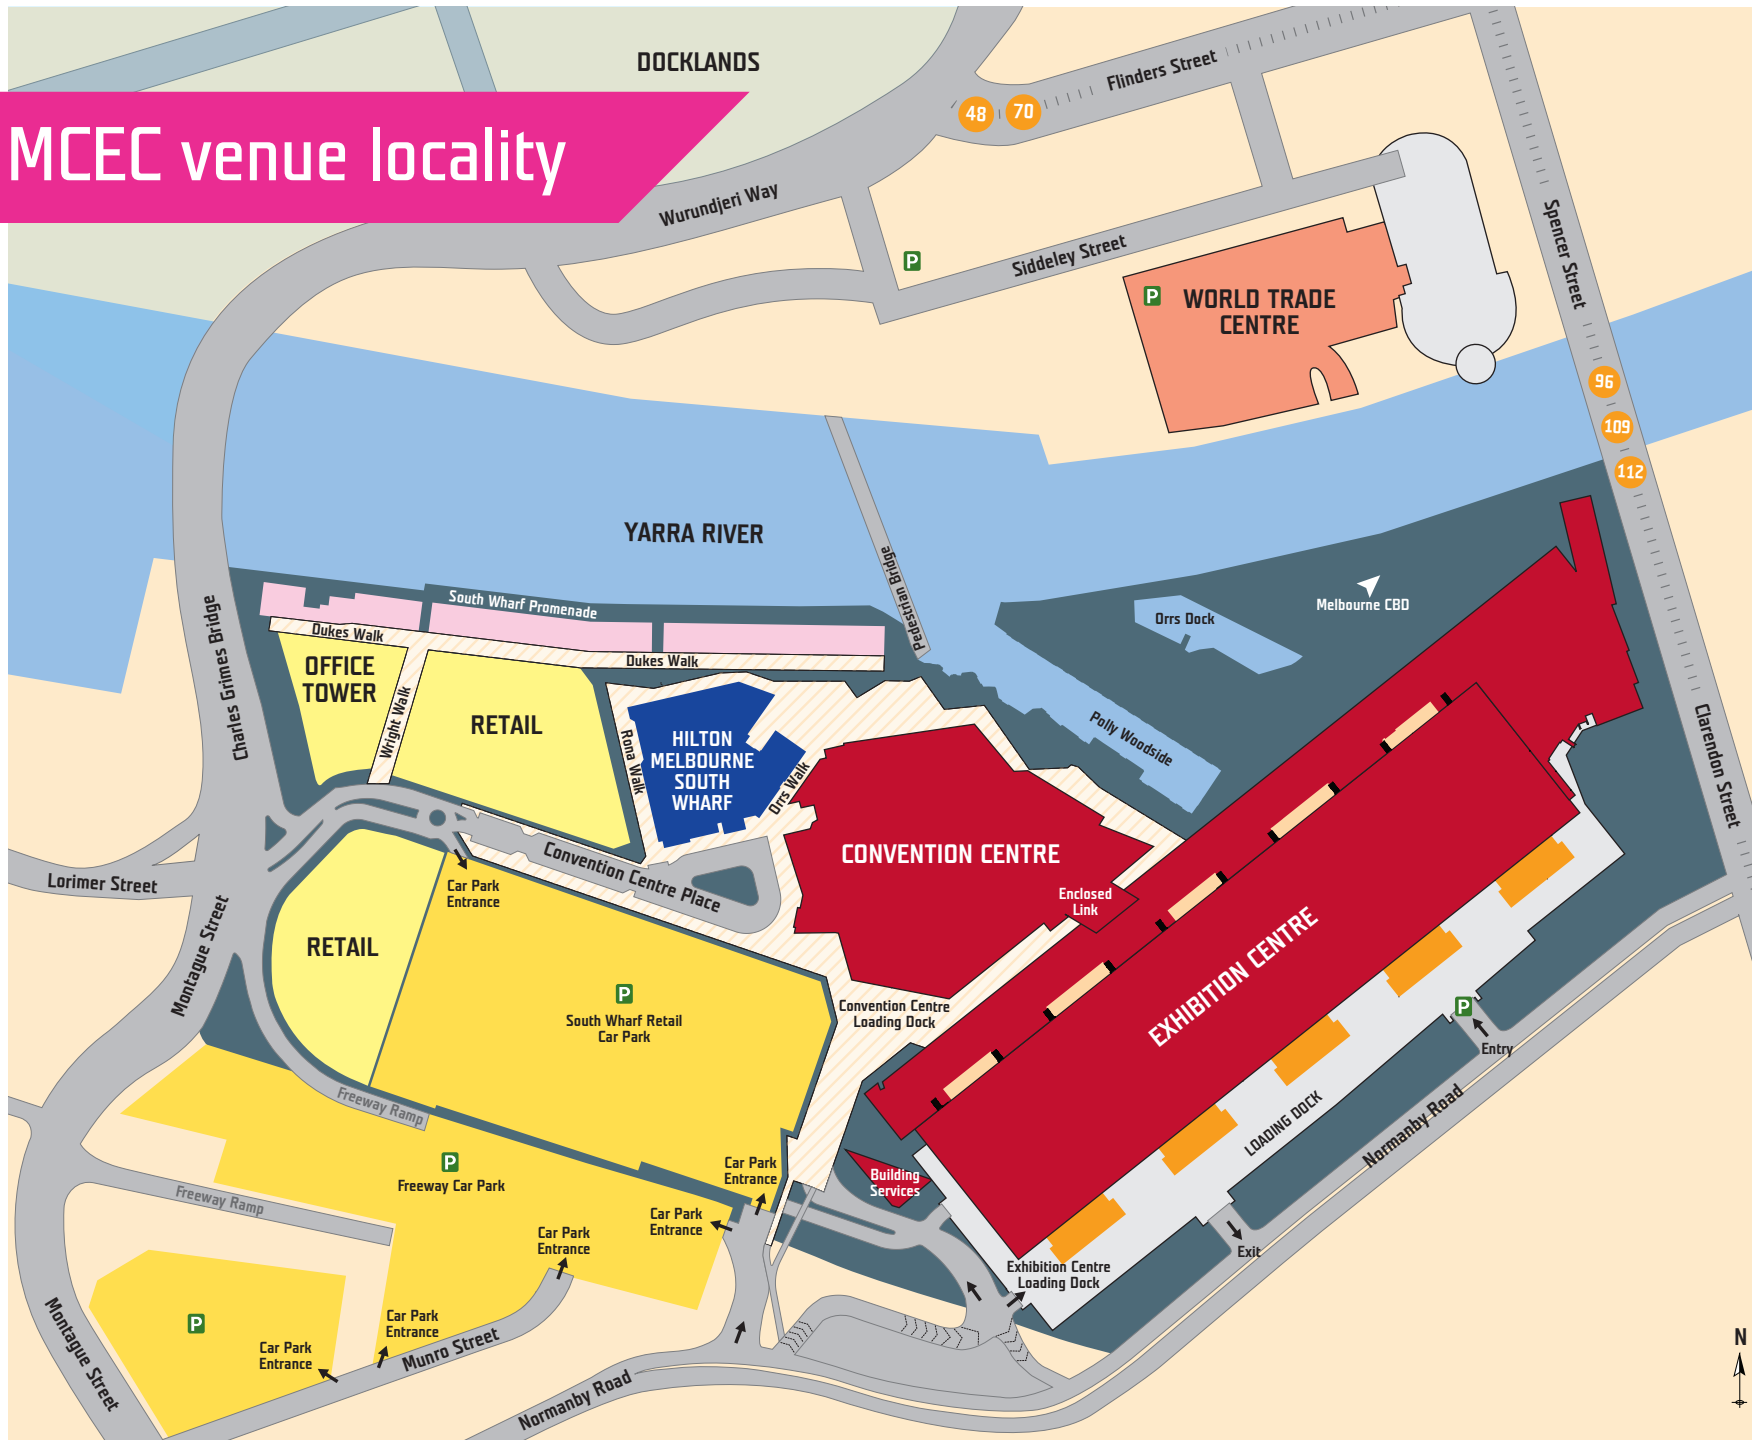

MCEC venue locality

Melbourne Convention and Exhibition Centre

1 Convention Centre Pl,
South Wharf 3006

Exhibition Centre entrance

2 Clarendon St,
South Wharf 3006

--- Tramline

96 Tram Number

P Parking

South Wharf Precinct